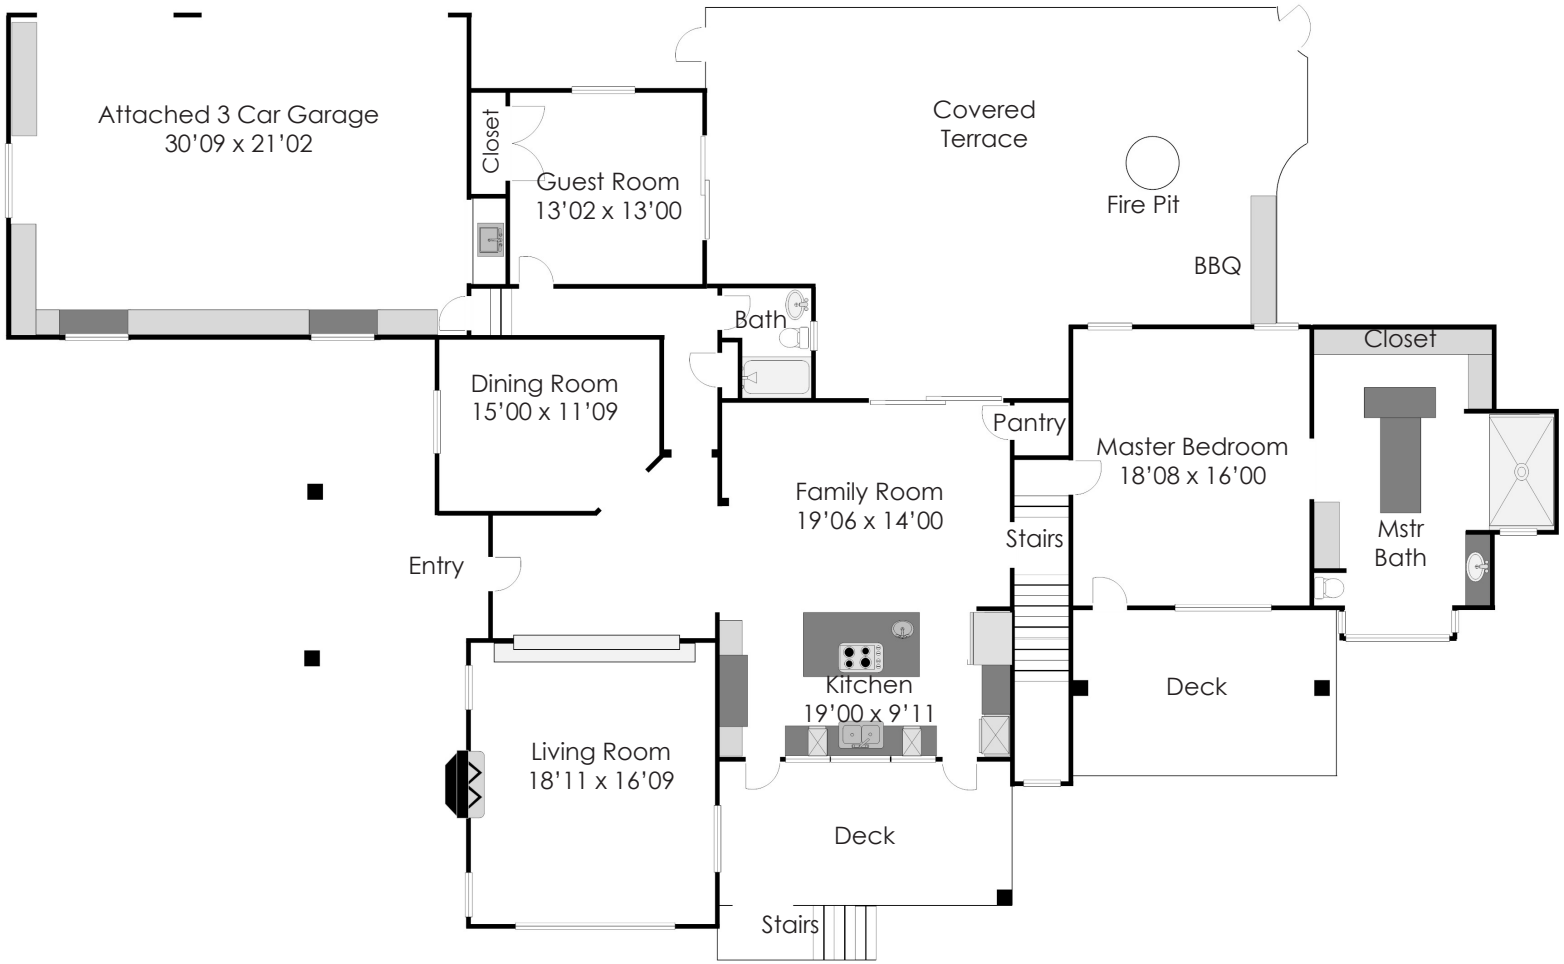

4478 Meadowlark Lane, Santa Barbara, CA

4 Bedroom 3 Bath Approx. 3958 SQ.FT.
Attached 3 Car Garage Approx. 712 SQ.FT.

ENTRY LEVEL:

LOWER LEVEL:

For reference only. Not to Scale. All information deemed reliable but not guaranteed.
All references to square footage are just an approximate estimate and should be
verified by a licensed professional.