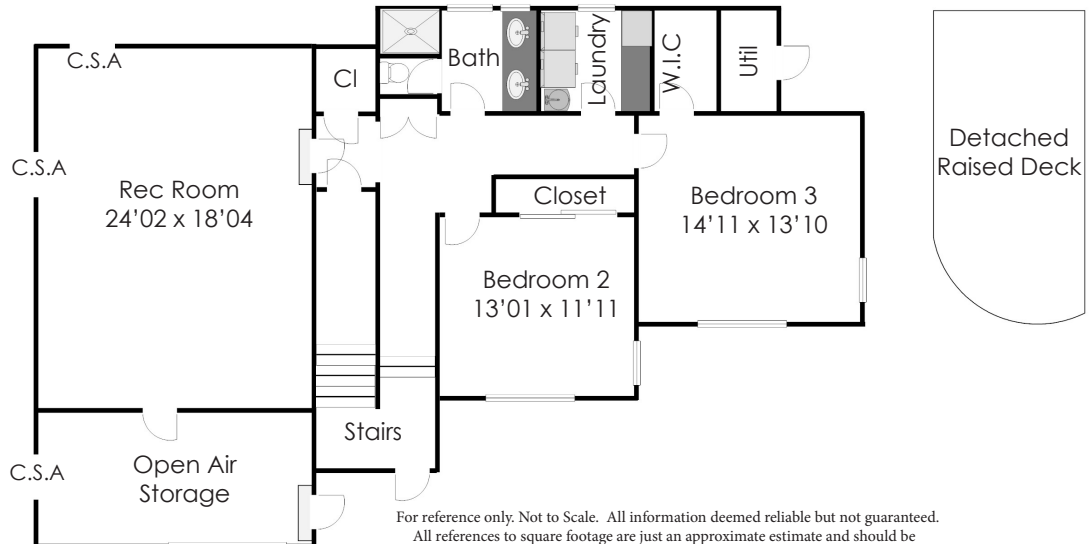

4478 Meadowlark Lane, Santa Barbara, CA

4 Bedroom 3 Bath Approx. 3958 SQ.FT.
Attached 3 Car Garage Approx. 712 SQ.FT.

ENTRY LEVEL:

LOWER LEVEL:

For reference only. Not to Scale. All information deemed reliable but not guaranteed.
All references to square footage are just an approximate estimate and should be
verified by a licensed professional.